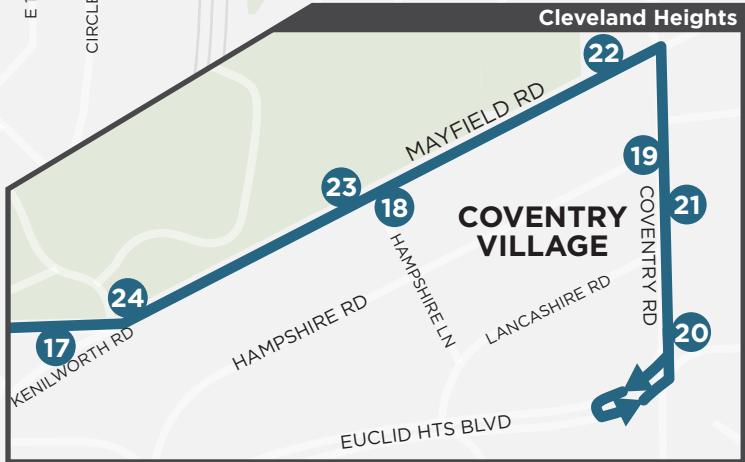

Get real-time info via the TransLoc rider app